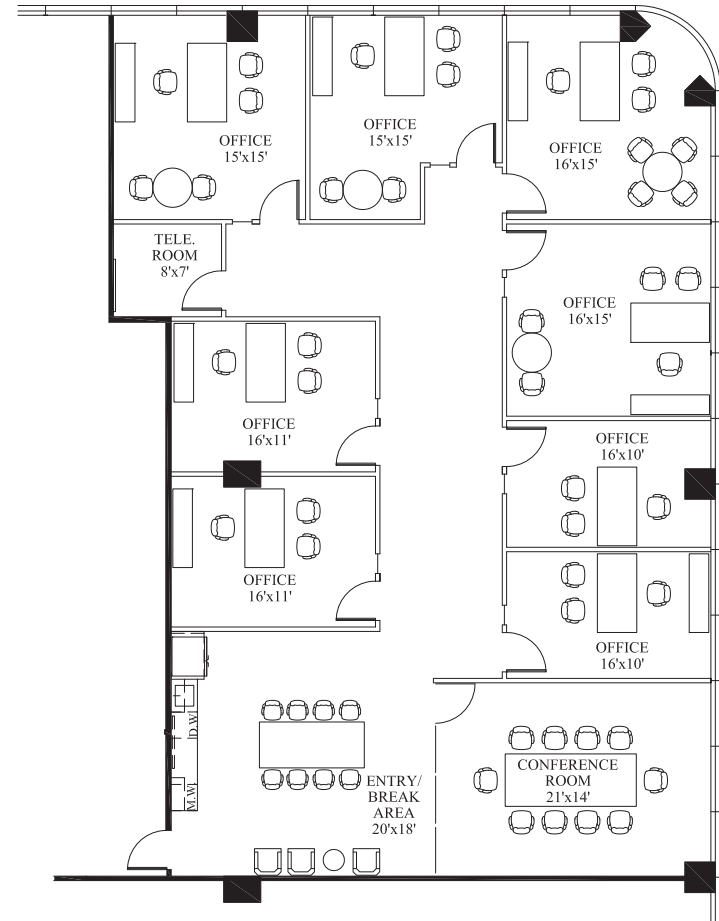

PRESTONWOOD TOWER

5151 BELT LINE | DALLAS, TX 75254

SUITE 1005 | 3,303 RSF

AS-BUILT

SPEC DESIGN

10TH FLOOR