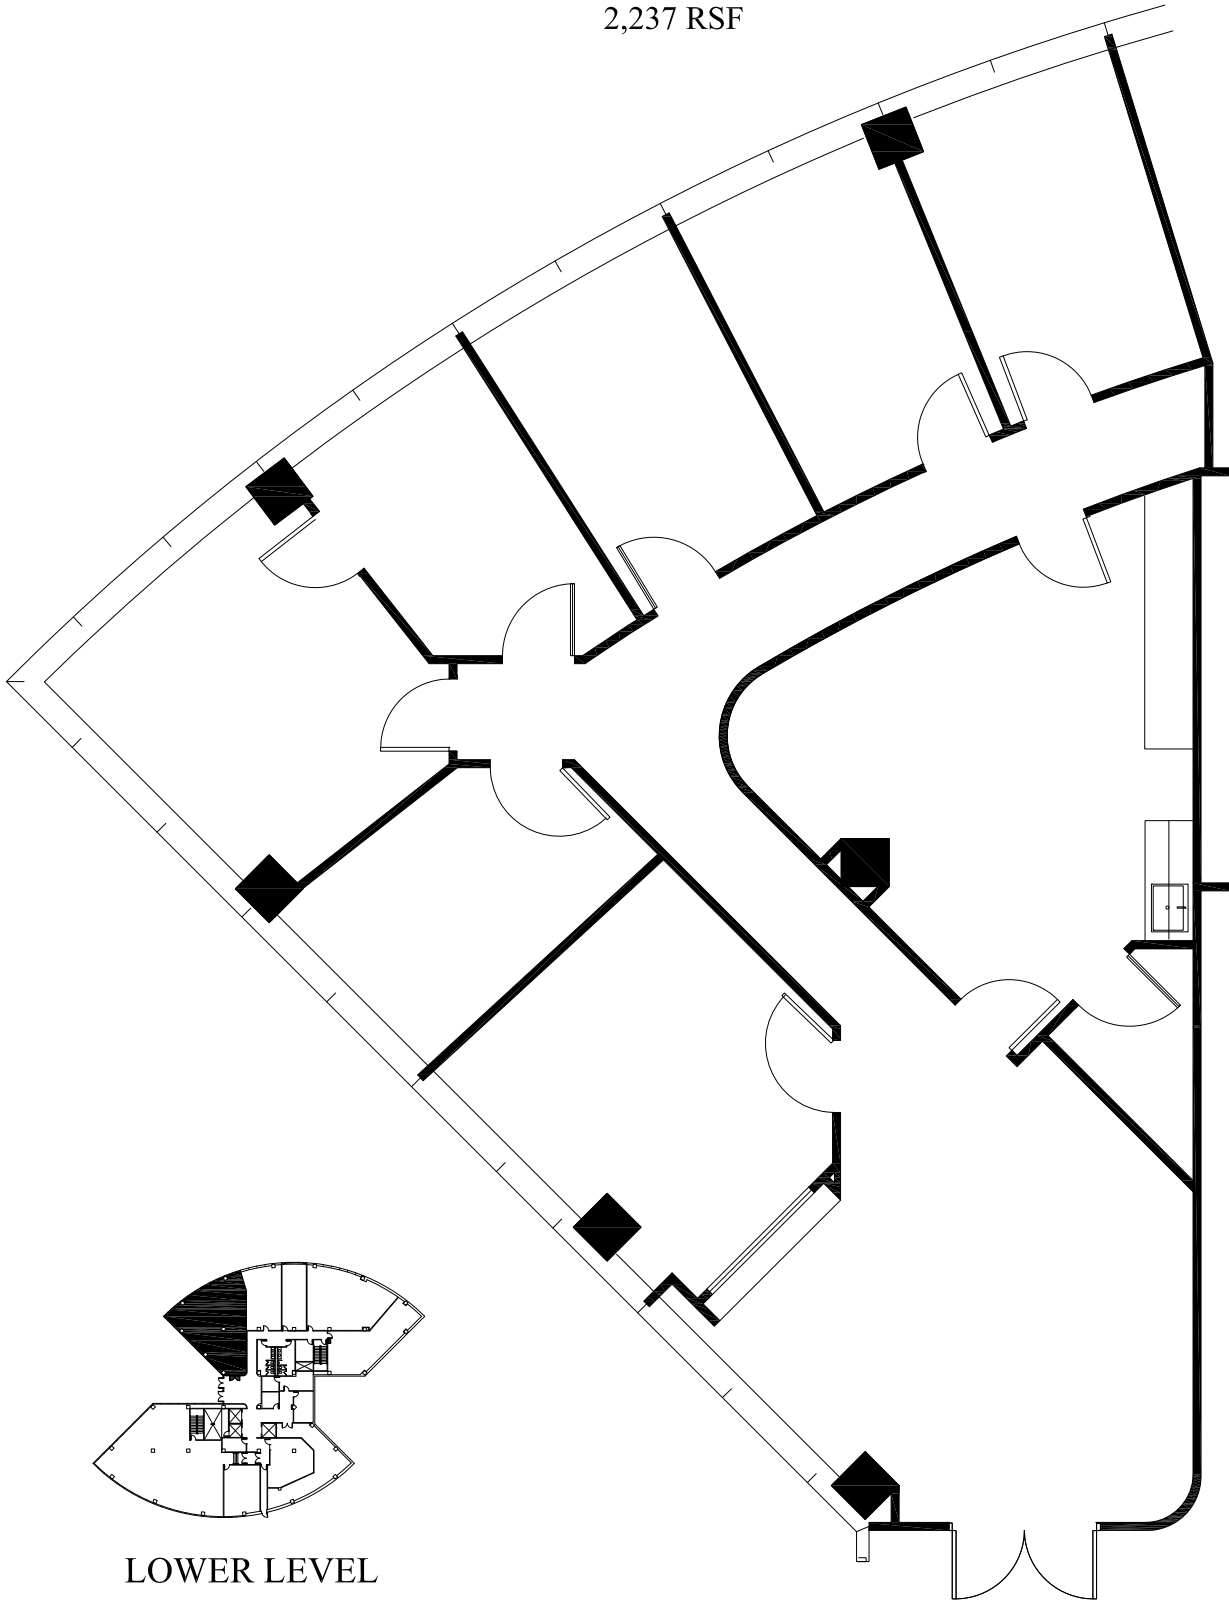

SPRING VALLEY CENTER

5220 Spring Valley Road, Dallas, Texas

SUITE LL20
2,237 RSF

LOWER LEVEL

Scale: 1/8"=1'-0"

All dimensions and square footages are approximate.

February 9, 2022

THOMPSON CONSULTING SERVICES, INC.