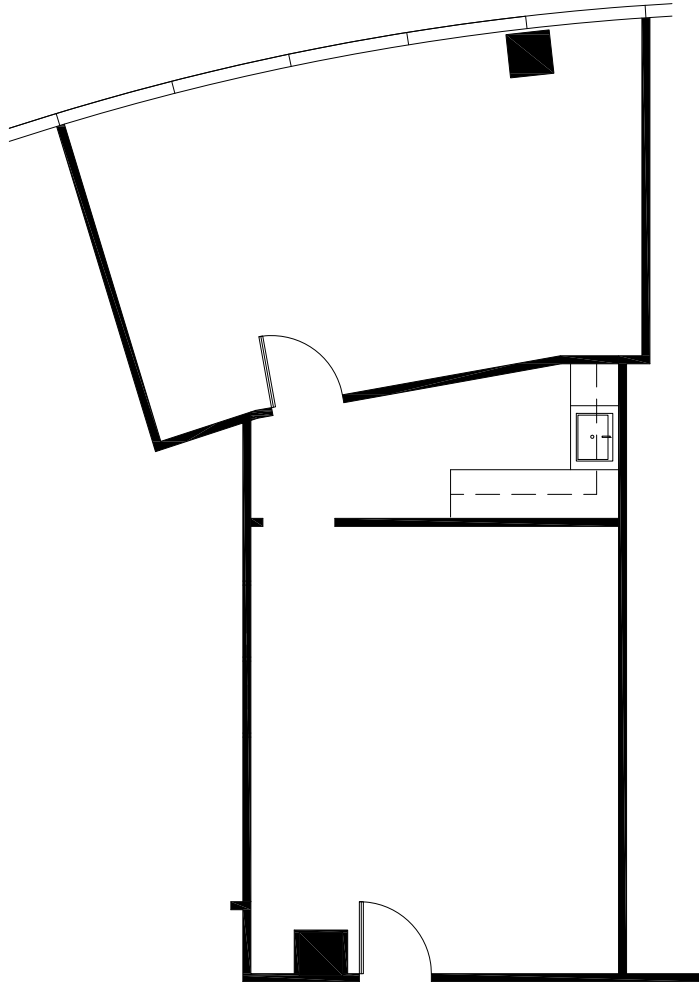

SPRING VALLEY CENTER

5220 Spring Valley Road - Dallas, Texas

SUITE 560
824 RSF

5TH FLOOR

Scale: 1/8"=1'-0"

All dimensions and square footages are approximate.

August 8, 2017