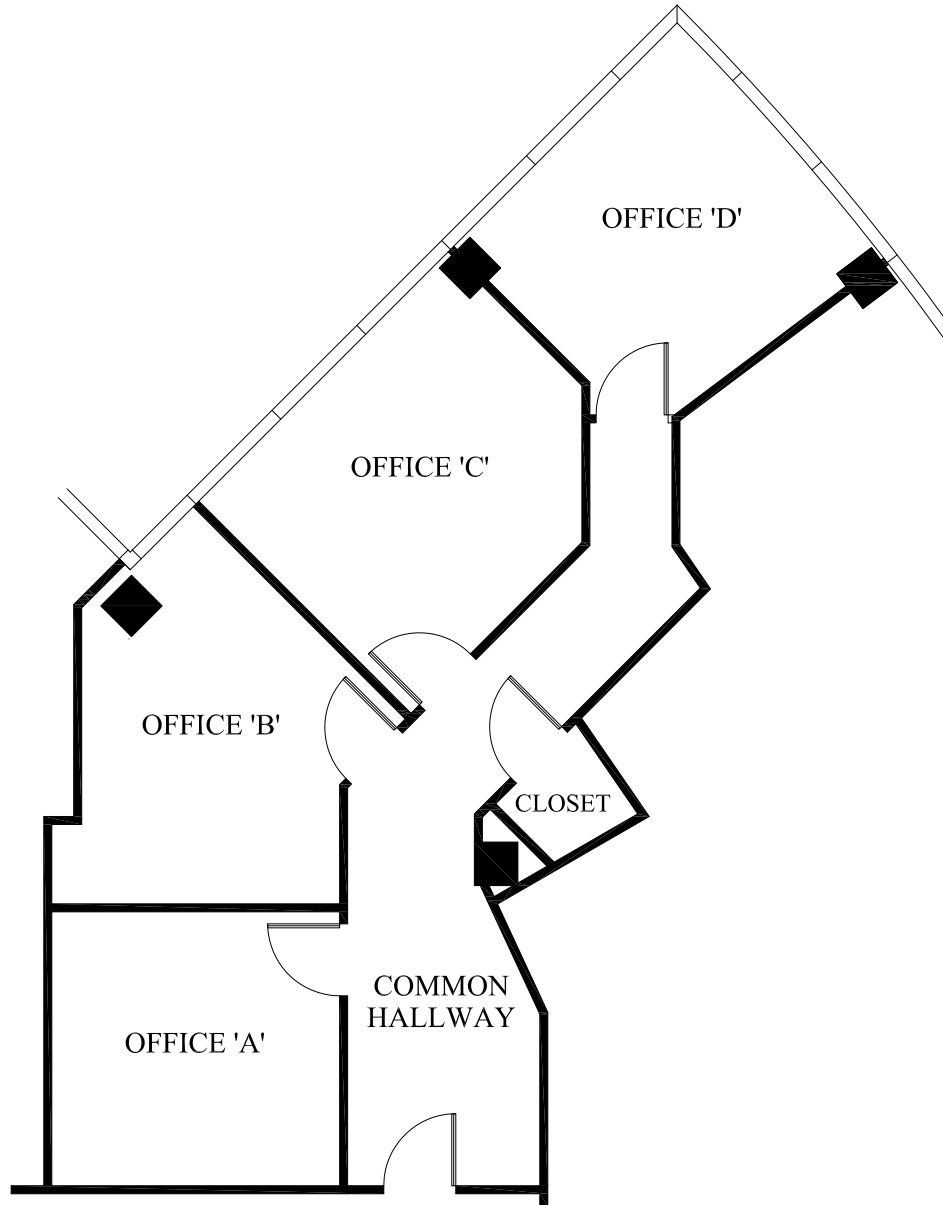

# SPRING VALLEY CENTER

5220 Spring Valley Road, Dallas, Texas

## SUITE 545 INDIVIDUAL OFFICE LEASES

Scale: 1/8"=1'-0"

All dimensions and square footages are approximate.

June 12, 2023

THOMPSON CONSULTING SERVICES, INC.

12024 Golden Meadow Lane, Forney, Texas 75126 (972)564-5252