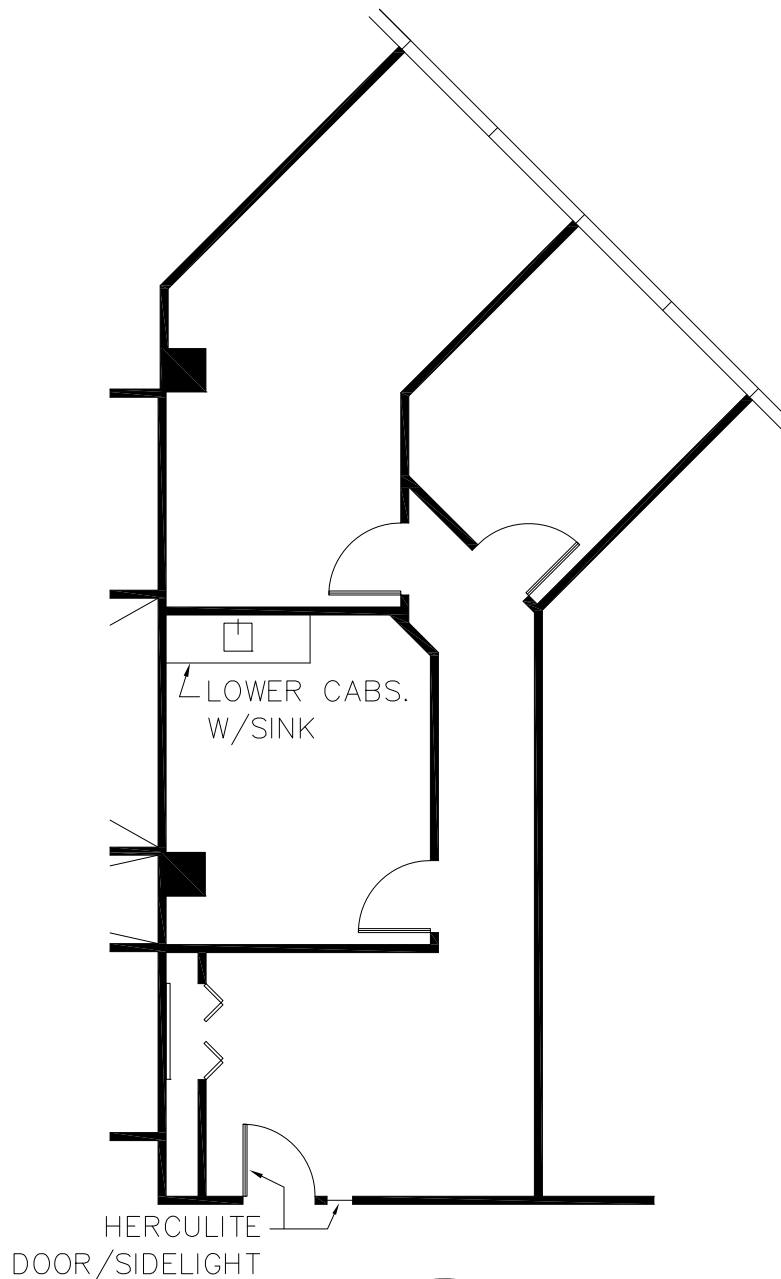

SPRING VALLEY CENTER

5220 Spring Valley Road - Dallas, Texas

SUITE 530

881 RSF

5TH FLOOR

Scale: 1/8"=1'-0"

All dimensions and square footages are approximate.

July 28, 2016