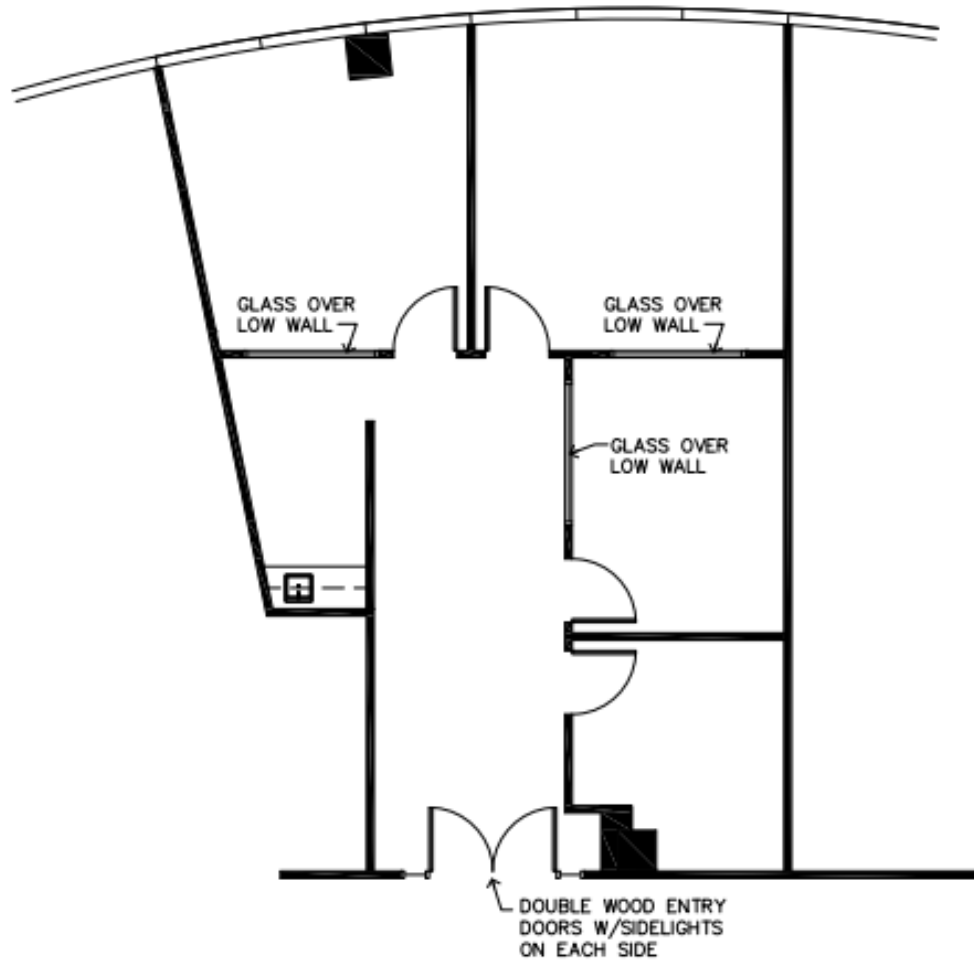

SPRING VALLEY CENTER

5220 Spring Valley Road - Dallas, Texas

SUITE 520
1,153 RSF

5TH FLOOR

Scale: 1/8" = 1'-0"

All dimensions and square footages are approximate.

August 1, 2023