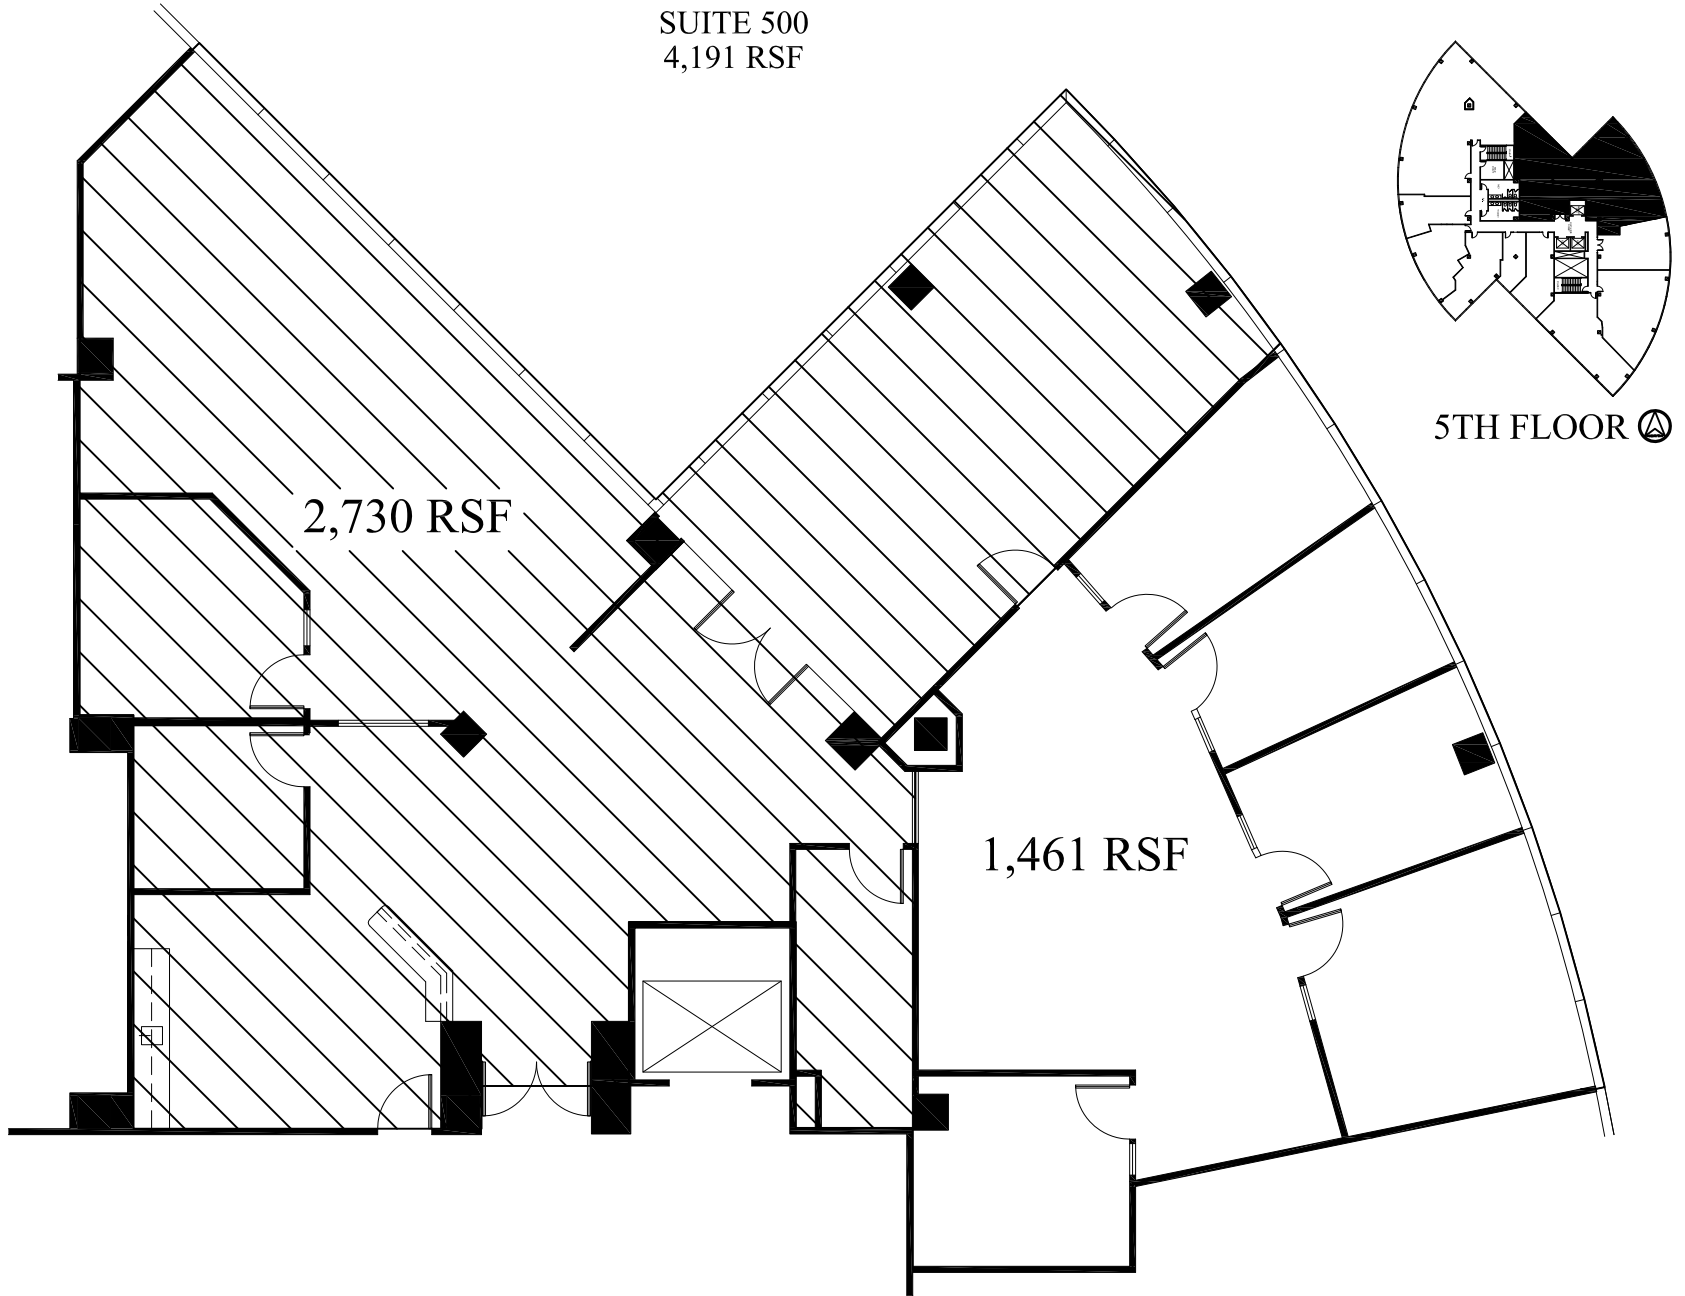

# SPRING VALLEY CENTER

5220 Spring Valley Road - Dallas, Texas

SUITE 500  
4,191 RSF

Scale: 3/32"=1'-0"

All dimensions and square footages are approximate.

August 29, 2017

THOMPSON CONSULTING SERVICES, INC. 12024 Golden Meadow Lane, Forney, Texas 75126 (972)564-5252