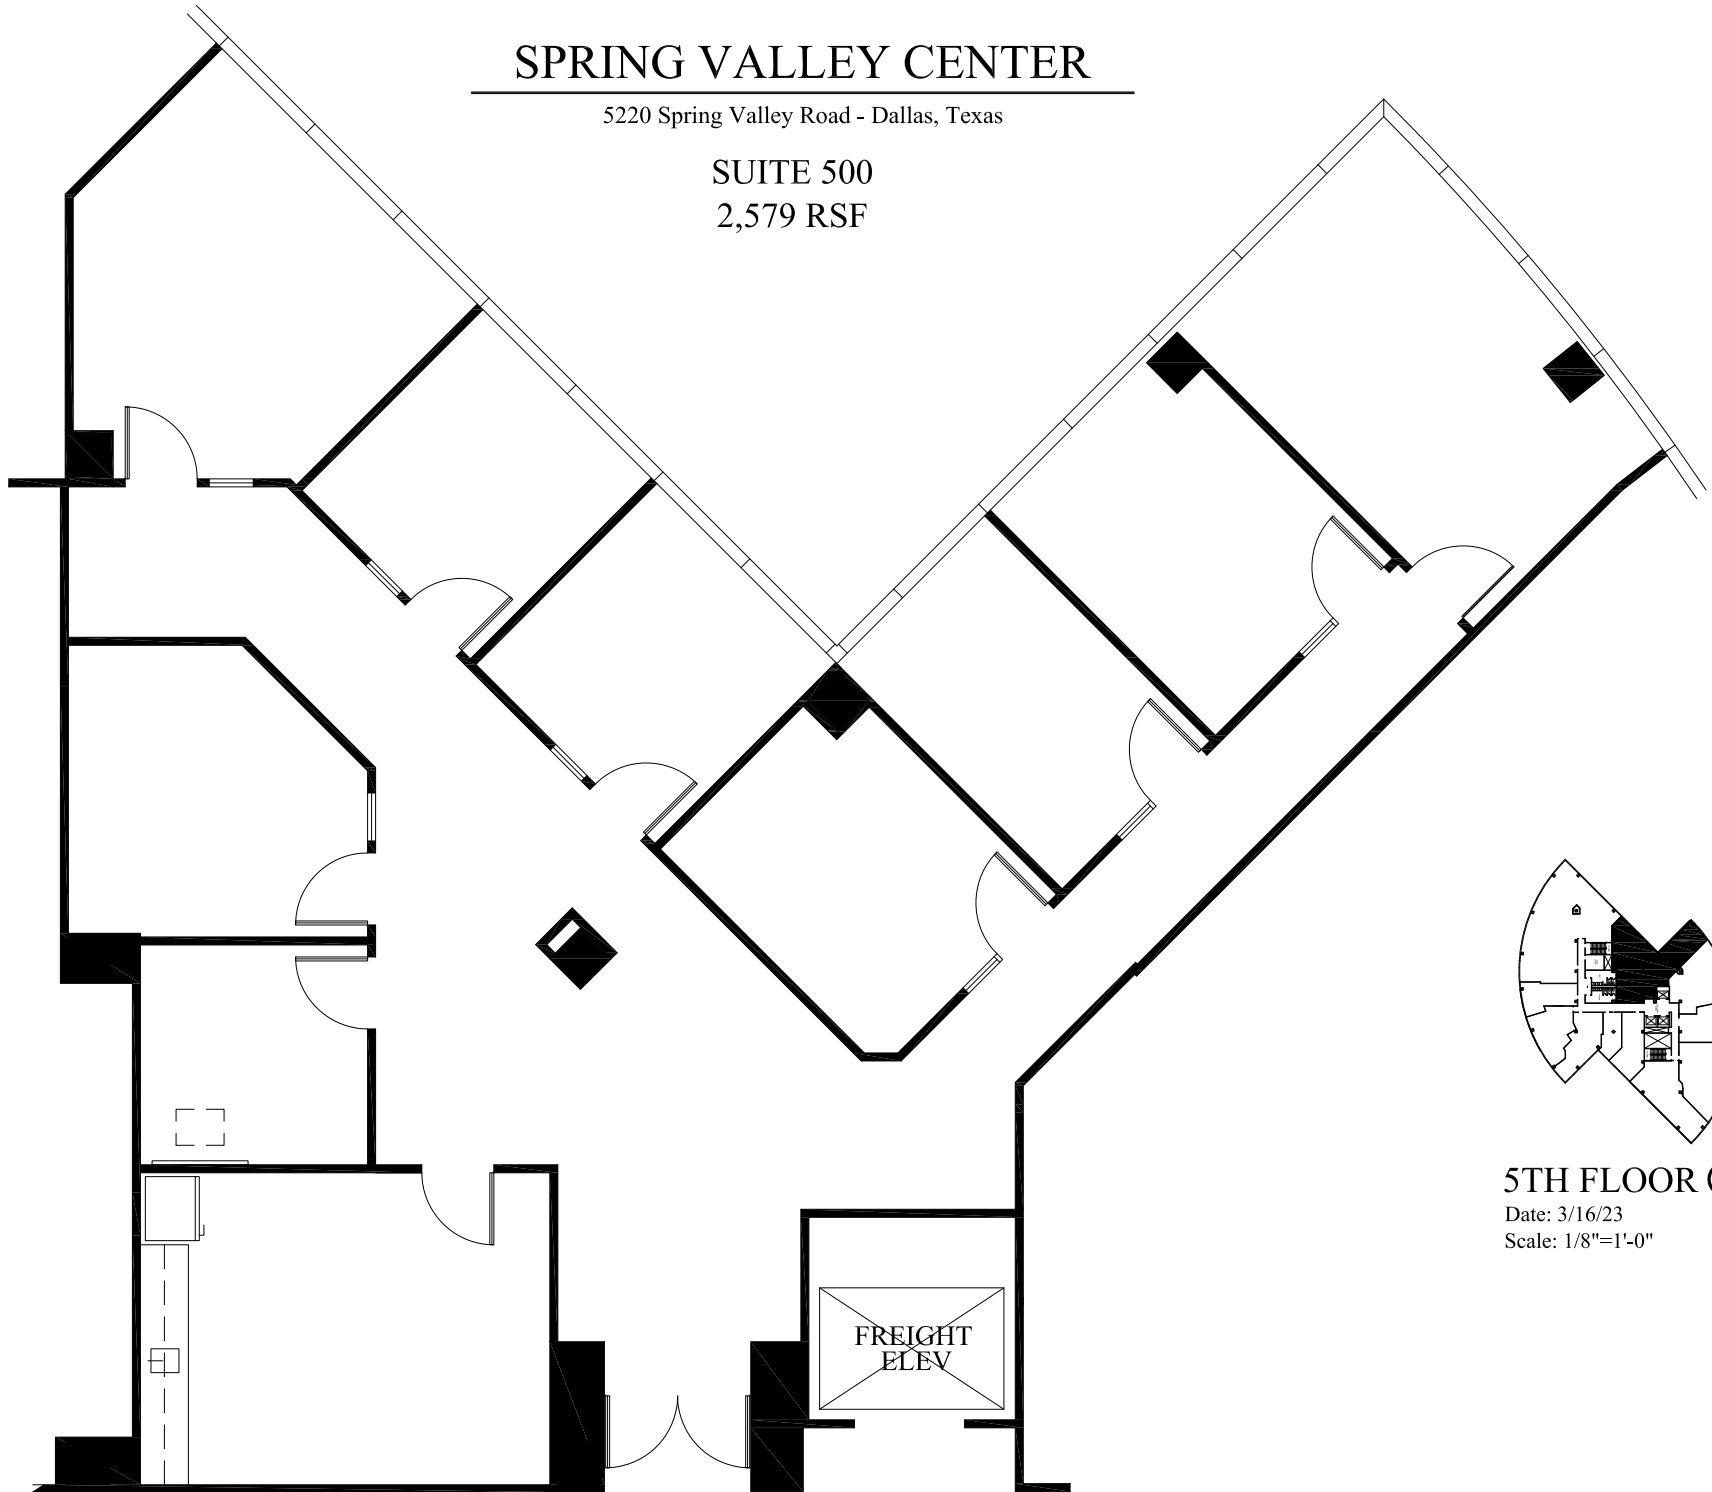

SPRING VALLEY CENTER

5220 Spring Valley Road - Dallas, Texas

SUITE 500
2,579 RSF

5TH FLOOR 

Date: 3/16/23
Scale: 1/8"=1'-0"