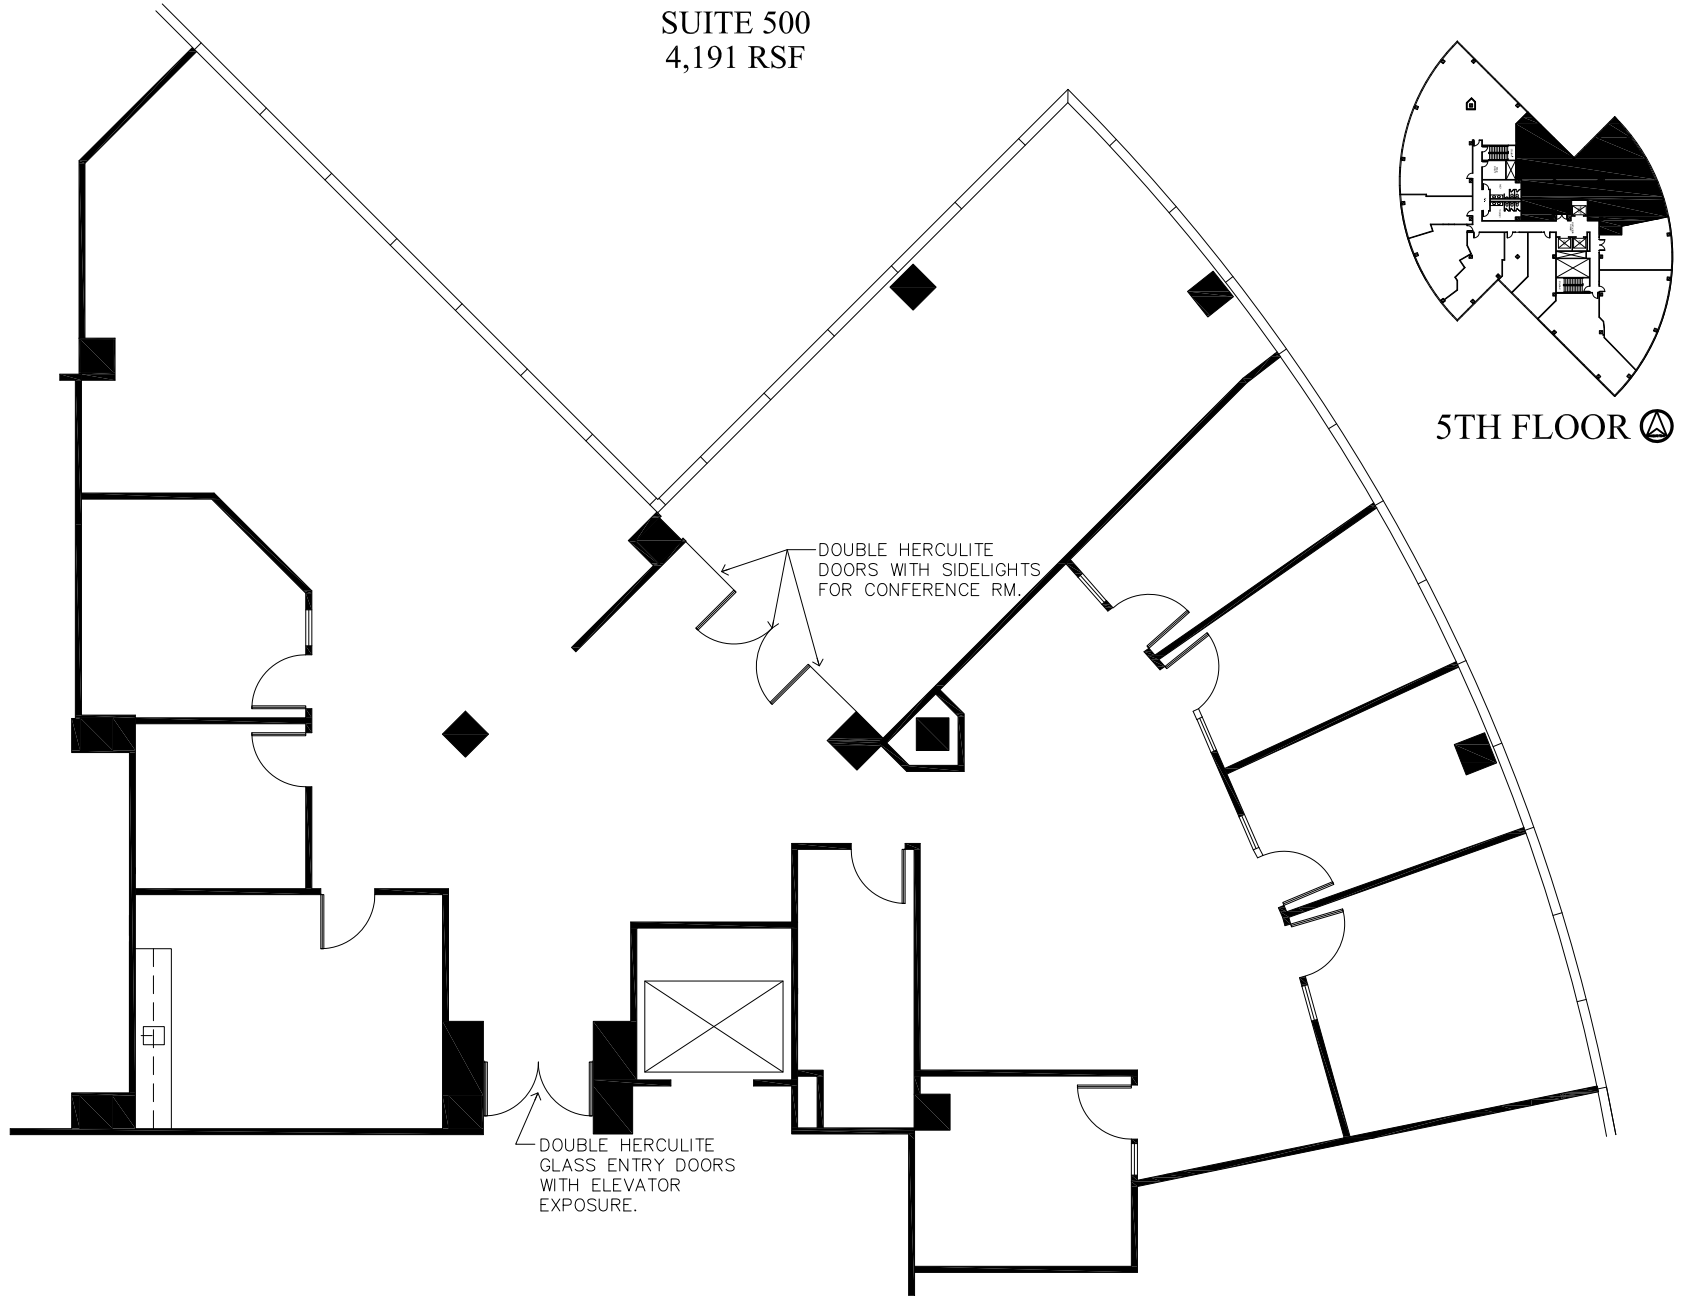

# SPRING VALLEY CENTER

5220 Spring Valley Road - Dallas, Texas

SUITE 500  
4,191 RSF

Scale: 3/32"=1'-0"

All dimensions and square footages are approximate.

January 18, 2018

THOMPSON CONSULTING SERVICES, INC. 12024 Golden Meadow Lane, Forney, Texas 75126 (972)564-5252