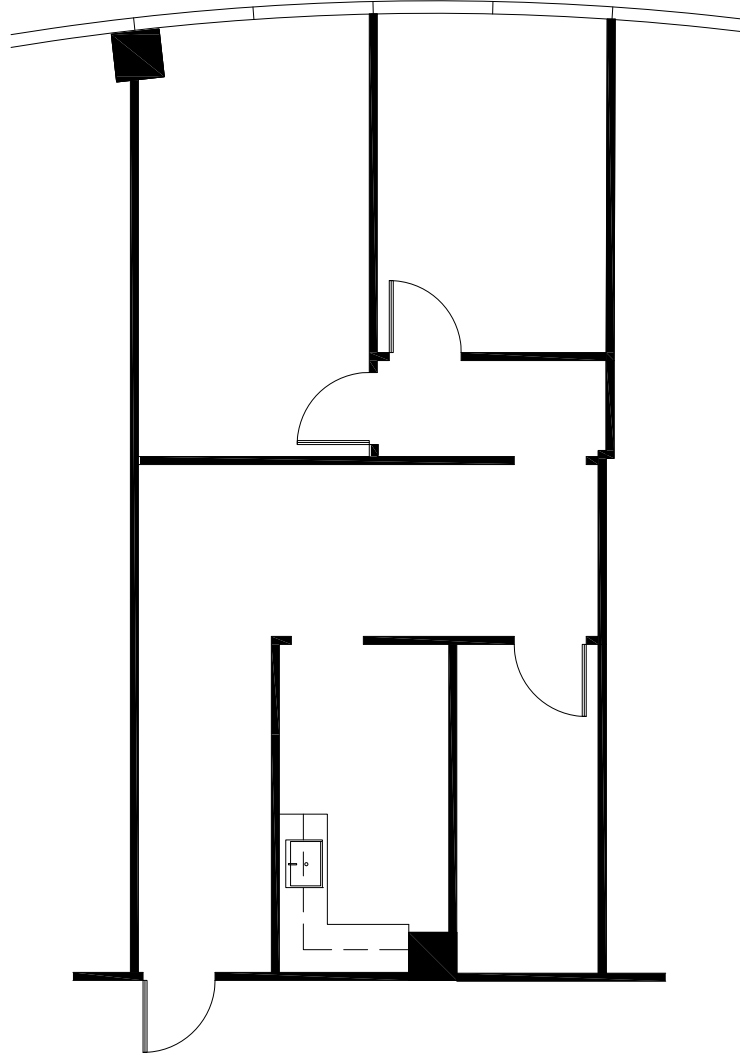

SPRING VALLEY CENTER

5220 Spring Valley Road, Dallas, Texas

SUITE 180
910 RSF

1ST FLOOR

Scale: 1/8"=1'-0"

All dimensions and square footages are approximate.

August 4, 2017