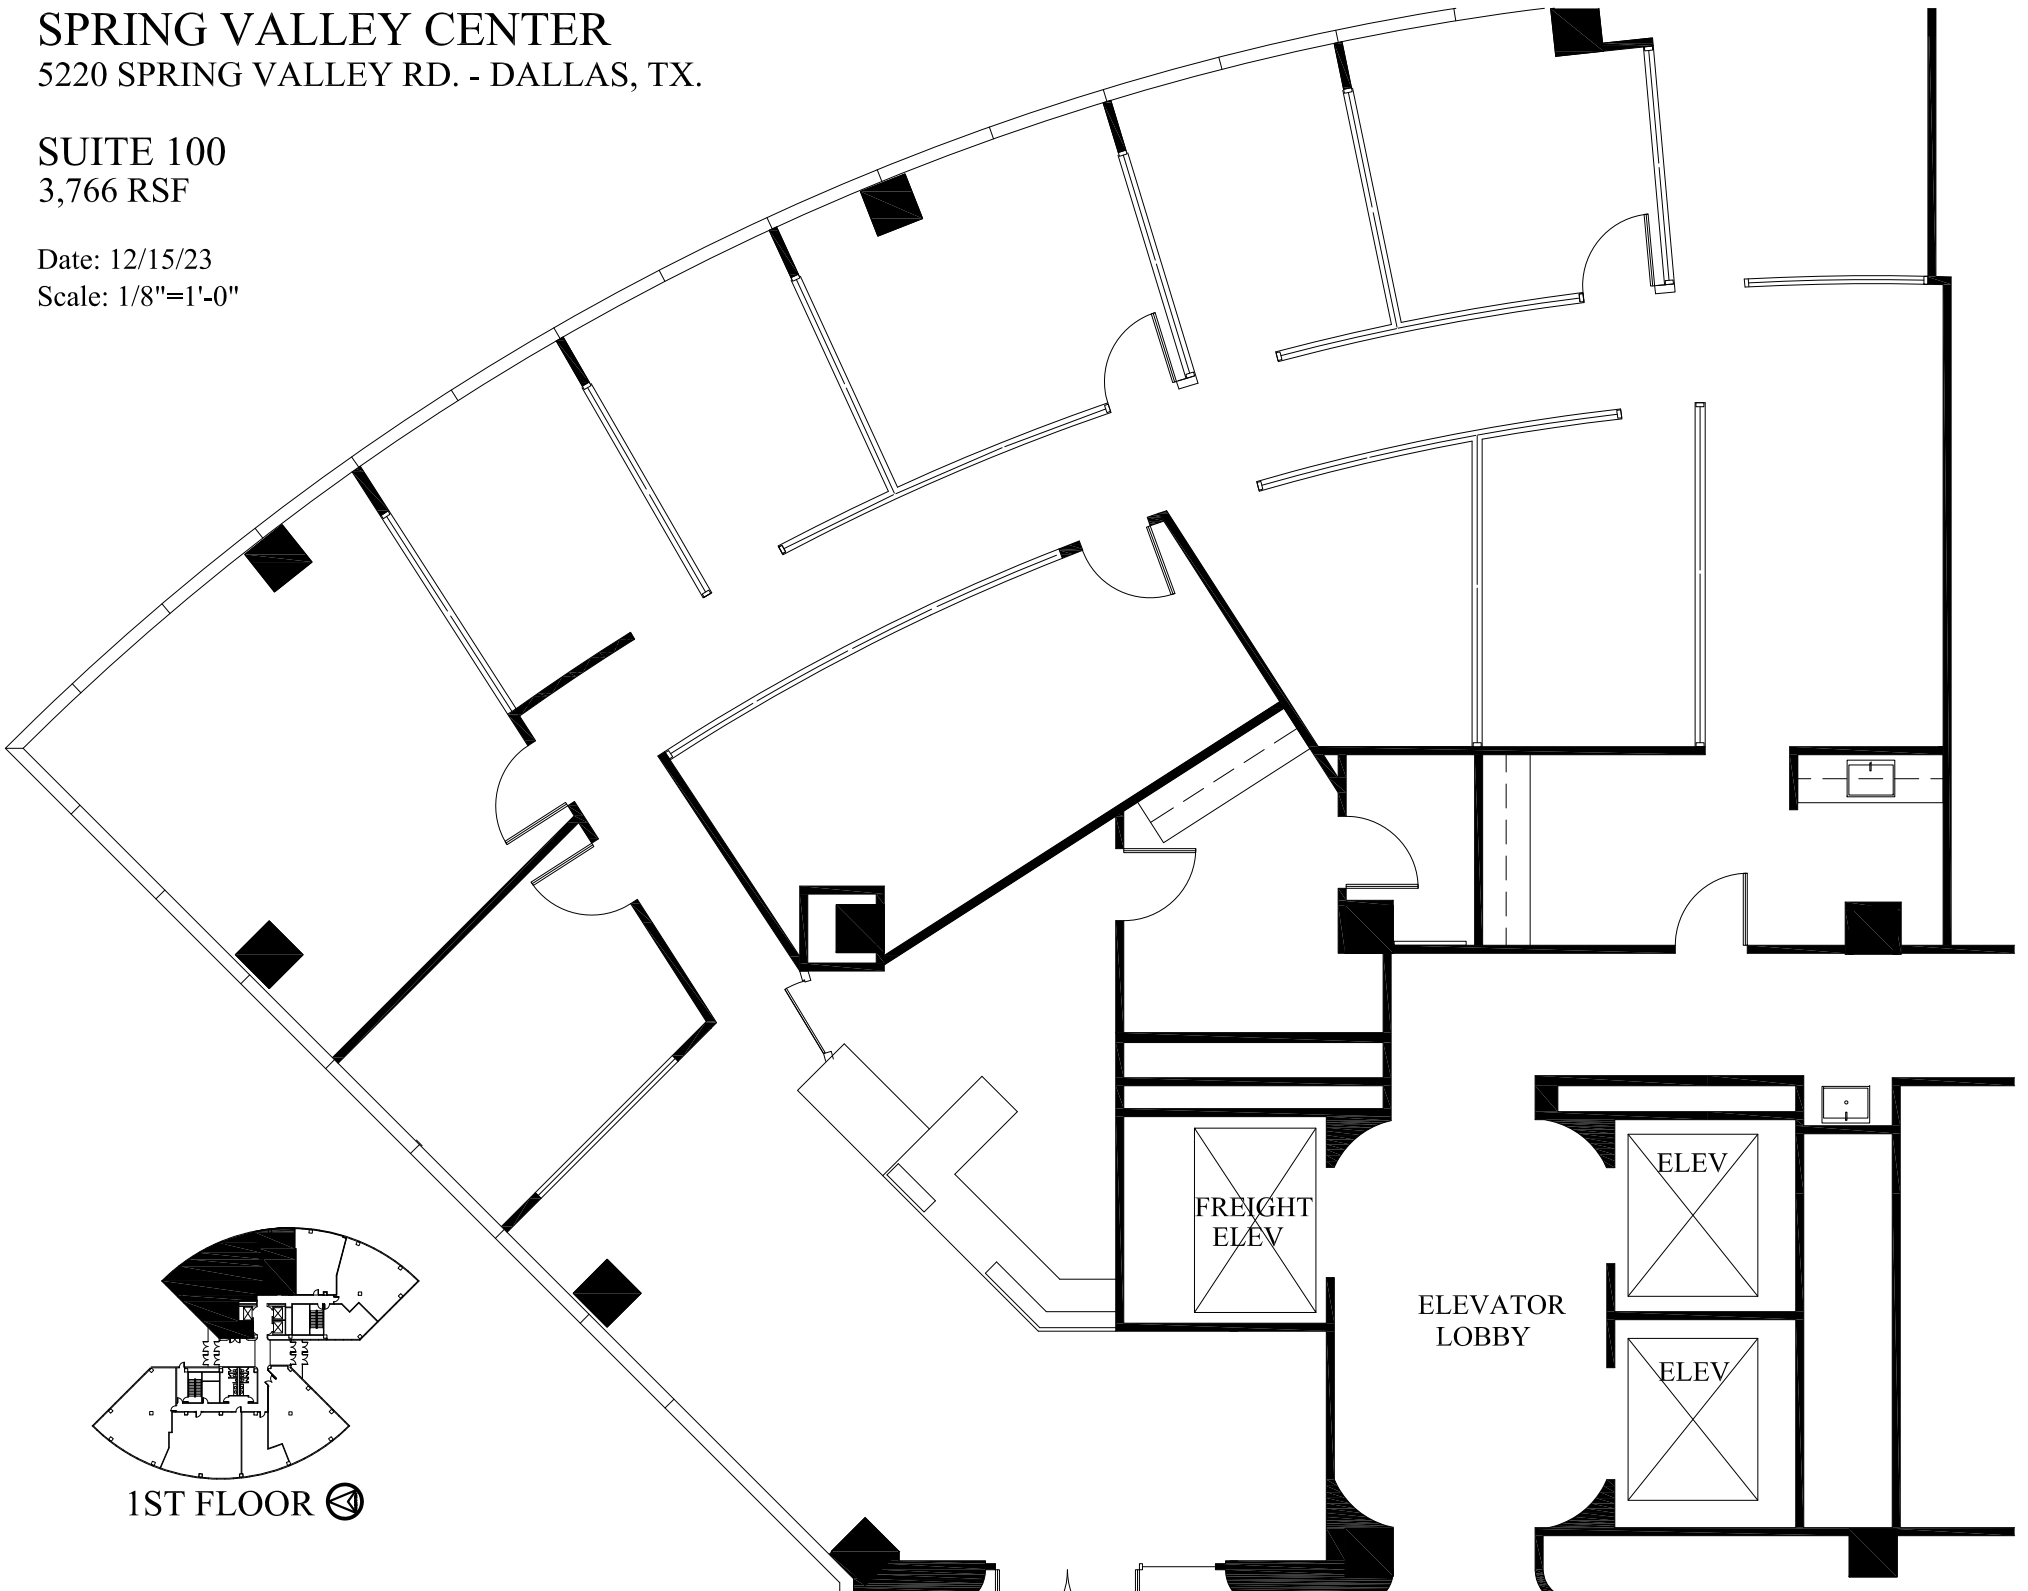

**SPRING VALLEY CENTER**  
5220 SPRING VALLEY RD. - DALLAS, TX.

**SUITE 100**  
3,766 RSF

Date: 12/15/23  
Scale: 1/8"=1'-0"

1ST FLOOR 