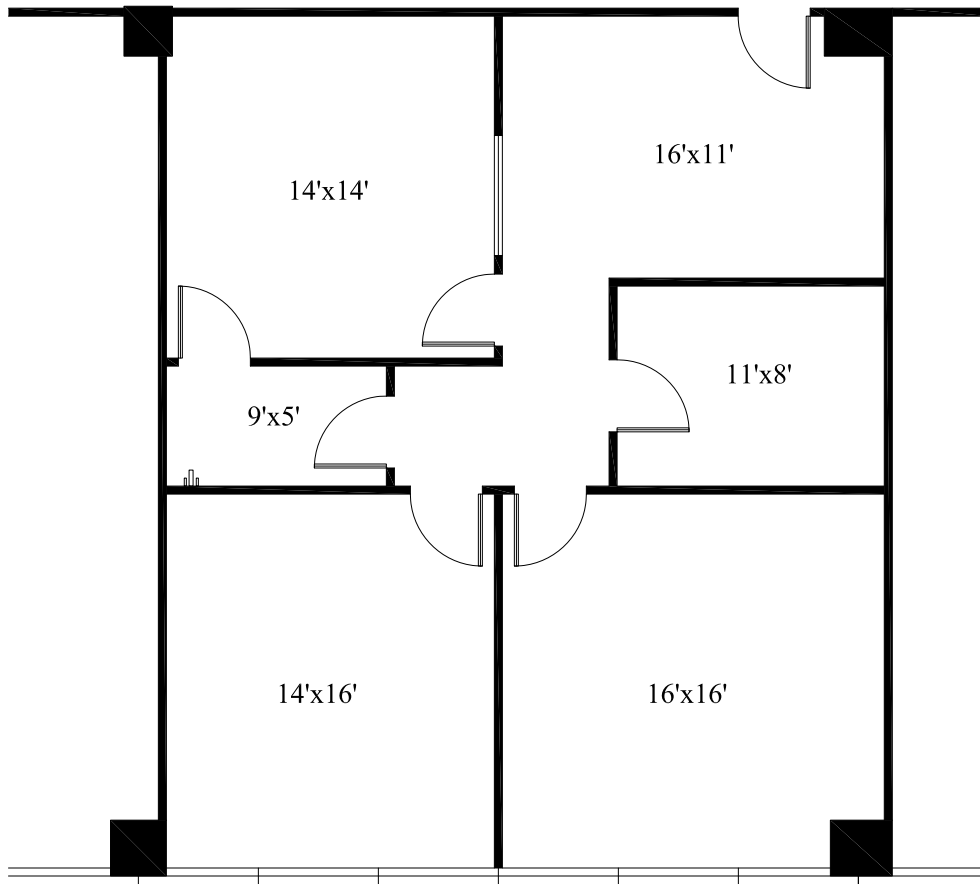

PRESTONWOOD TOWER

5151 Belt Line Road, Dallas, Texas

SUITE 878
1,296 RSF

8TH FLOOR

Scale: 1/8"=1'-0"

All dimensions and square footages are approximate.

February 23, 2023