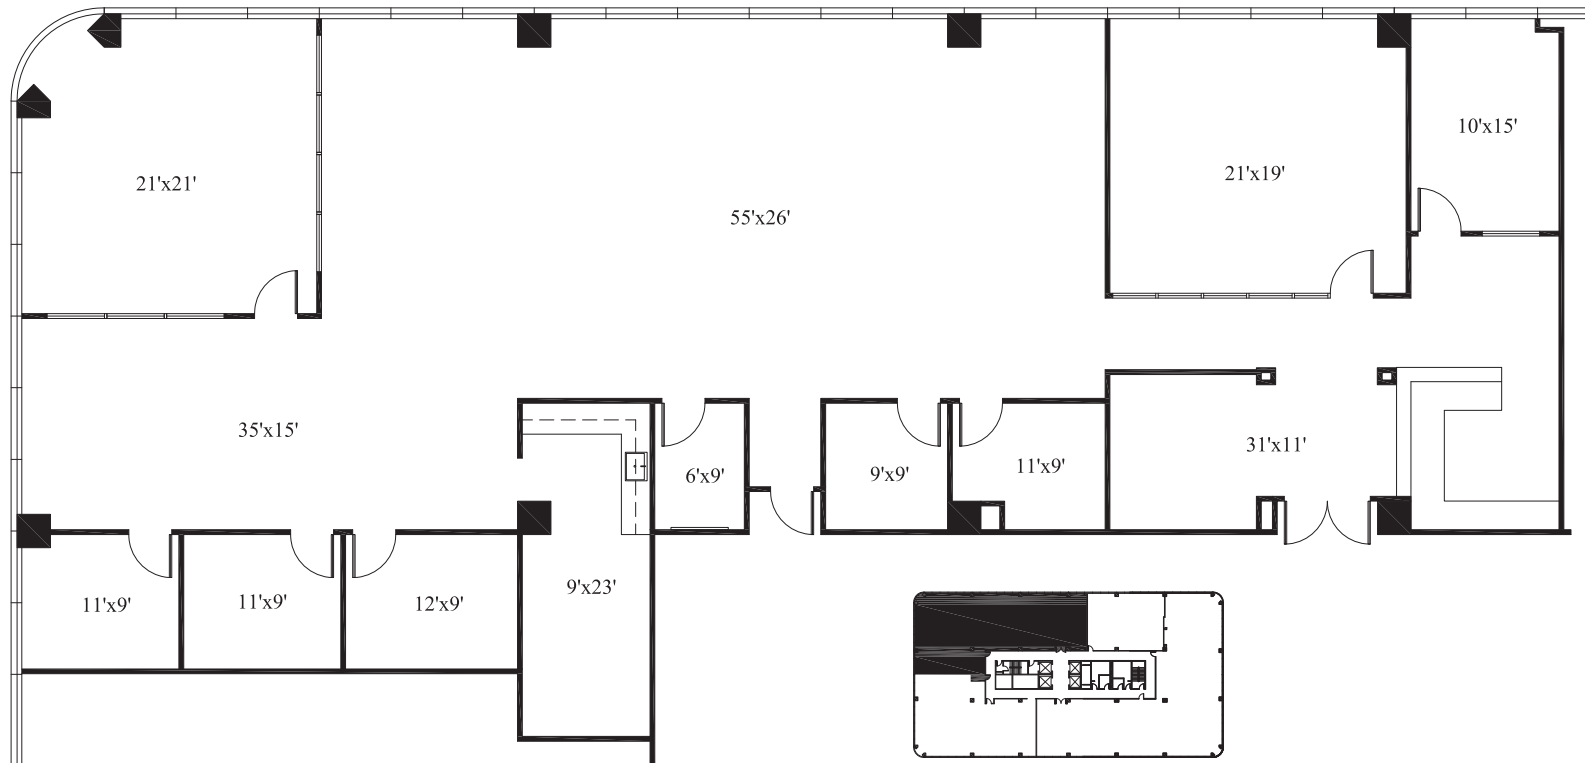

PRESTONWOOD TOWER

5151 BELT LINE | DALLAS, TX 75254

SUITE 510 | 5,223 SF

5TH FLOOR