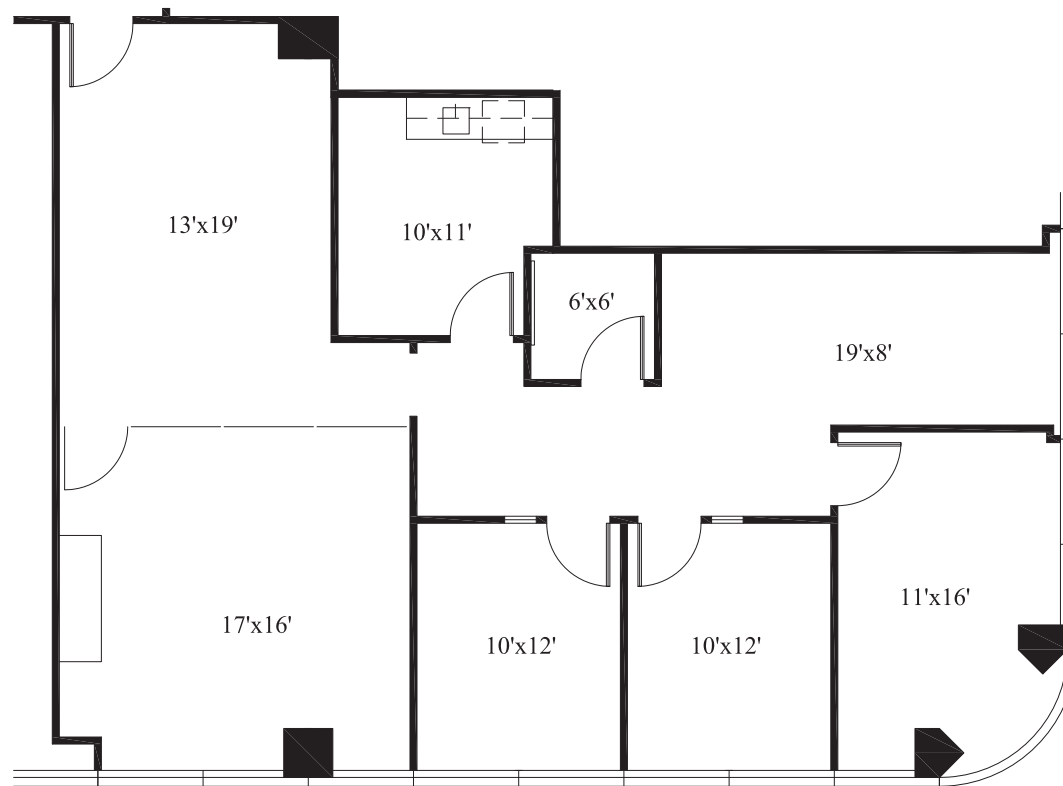

PRESTONWOOD TOWER
5151 BELT LINE | DALLAS, TX 75254

SUITE 375 | 1,674 RSF

3RD FLOOR