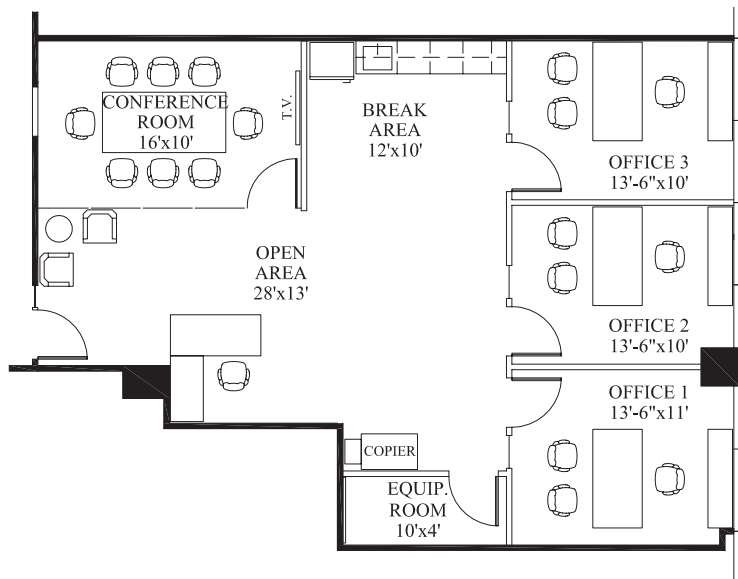

## PRESTONWOOD TOWER

5151 BELT LINE | DALLAS, TX 75254

SUITE 347 | 1,367 RSF

SPEC DESIGN

AS-BUILT

3RD FLOOR