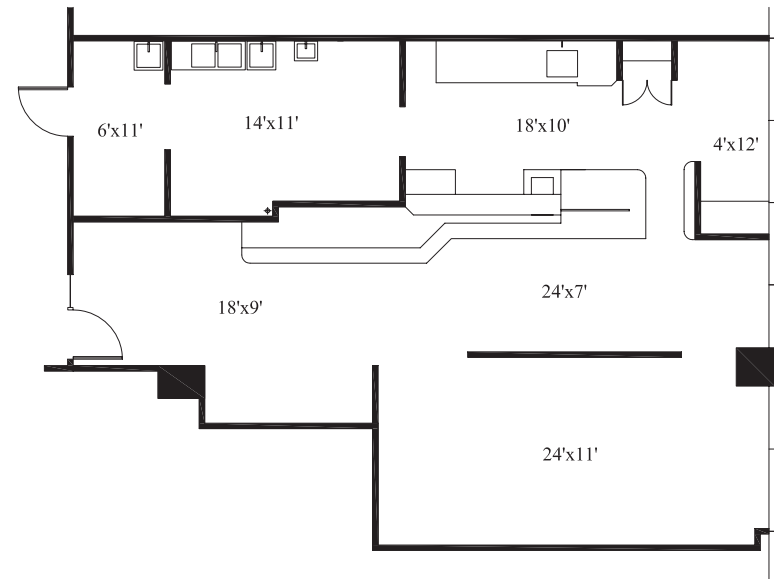

## PRESTONWOOD TOWER

5151 BELT LINE | DALLAS, TX 75254

SUITE 347 | 1,367 RSF

SPEC DESIGN

AS-BUILT

3RD FLOOR