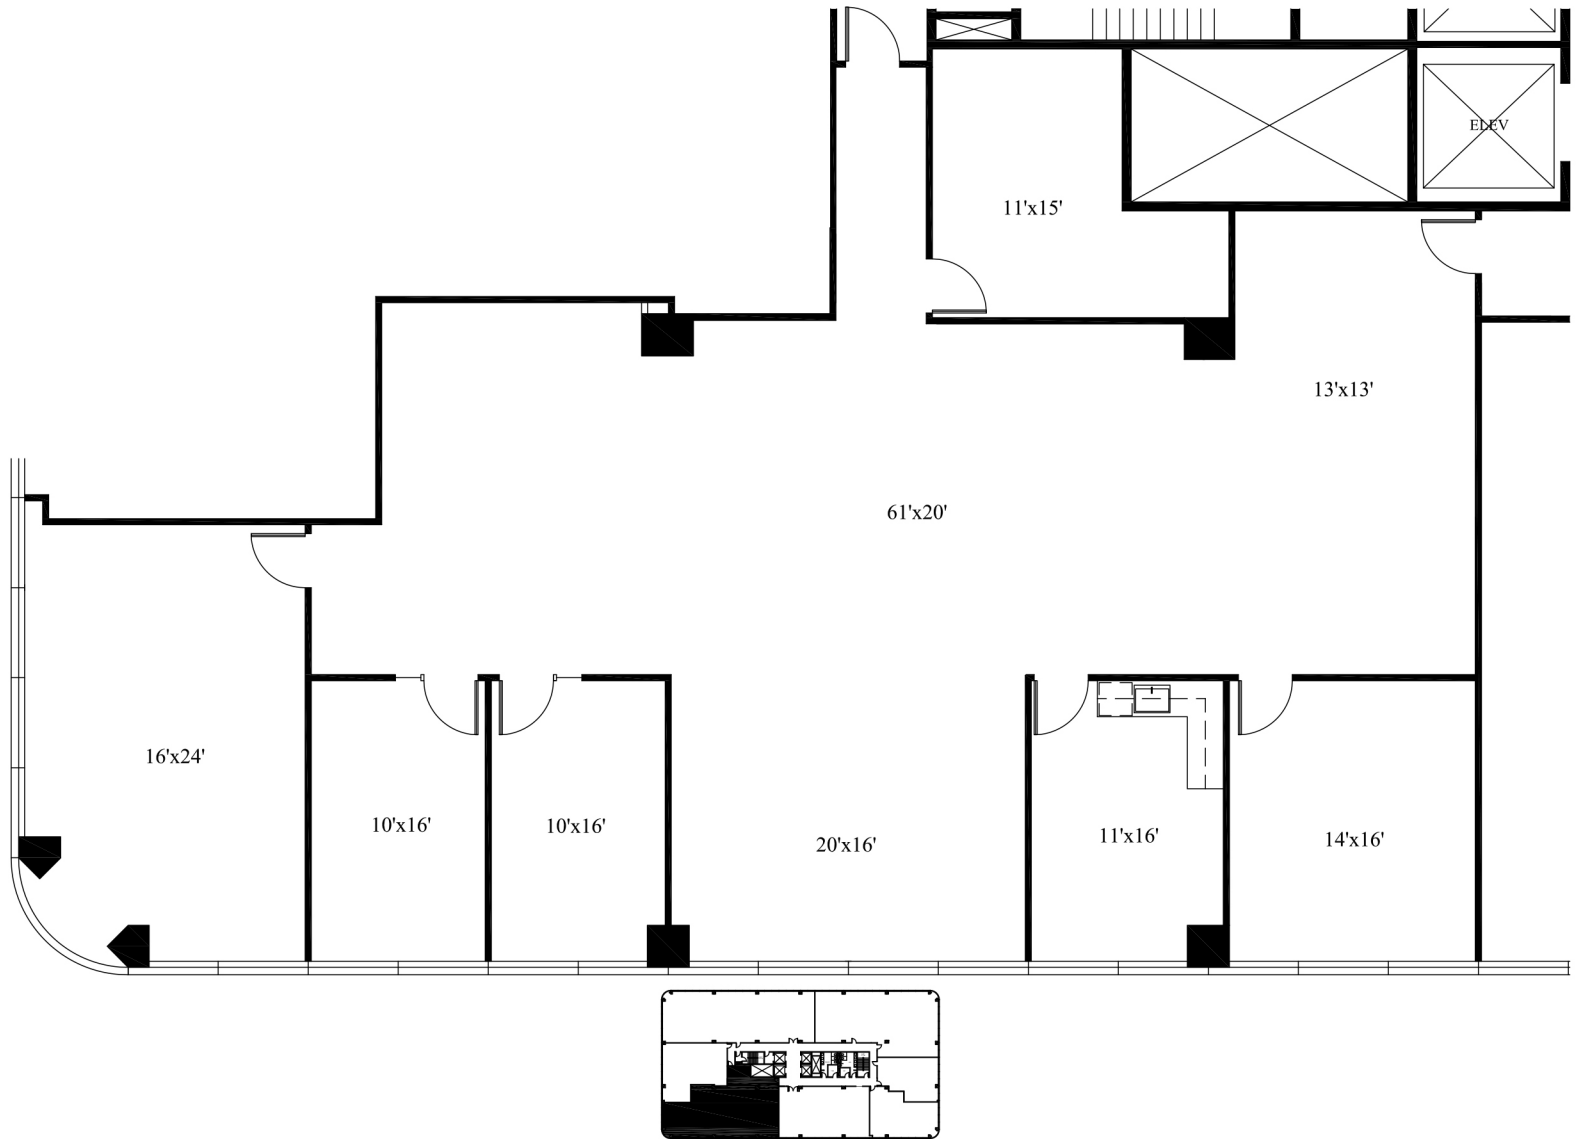

PRESTONWOOD TOWER

5151 Belt Line Road, Dallas, Texas

SUITE 330
3,551 RSF

3RD FLOOR

Scale: 3/32"=1'-0"

All dimensions and square footages are approximate.

April 28, 2015

THOMPSON CONSULTING SERVICES, INC.