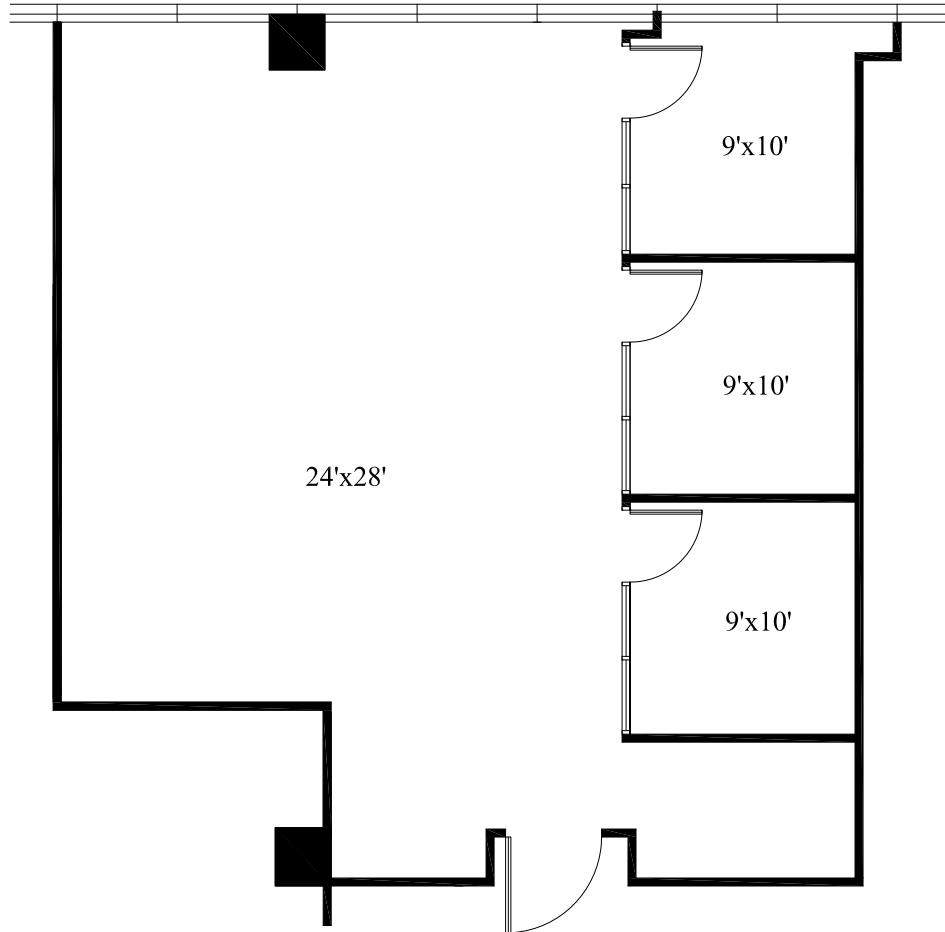

PRESTONWOOD TOWER

5151 Belt Line Road, Dallas, Texas

SUITE 1225
1,283 RSF

FOR LEASING INFORMATION
CONTACT:

MELISSA HAYNES
(972) 960-7600

12TH FLOOR

Scale: 1/8"=1'-0"

All dimensions and square footages are approximate.